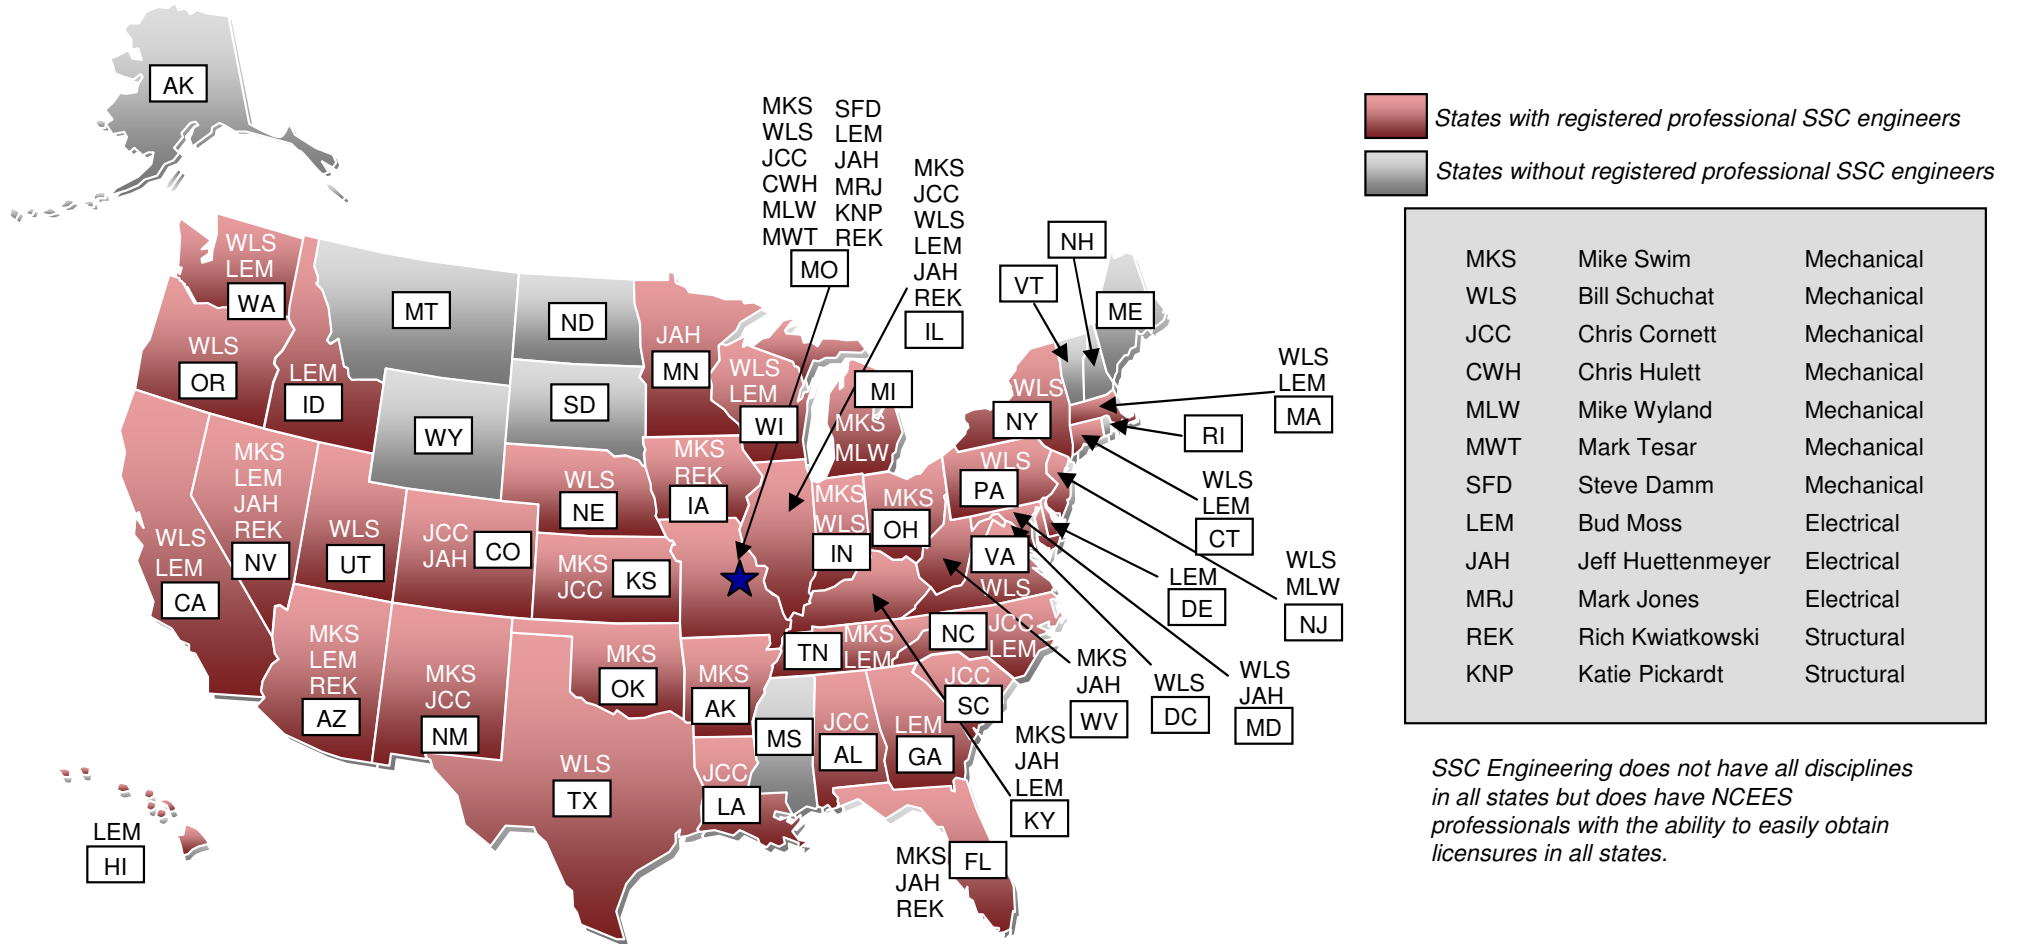

Map of registered professional SSC Engineering engineers

★ **SSC Engineering Headquarters**
 18207 Edison Avenue, Chesterfield, Missouri 63005
 Phone: (636) 530-7770
 Fax: (636) 530-7877

SSC Engineering does not have all disciplines in all states but does have NCEES professionals with the ability to easily obtain licensures in all states.